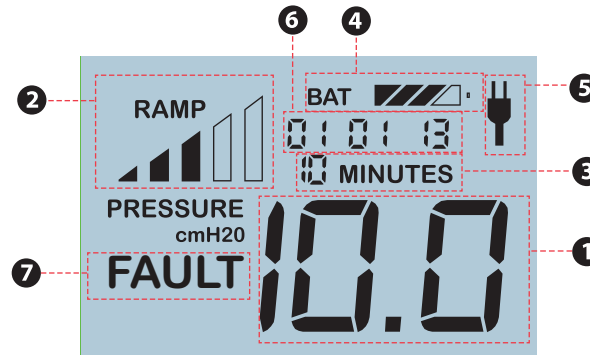

Which Z2 Is Right For You?

Z2 CPAP

The Z2® CPAP machine is an ultra-small, light weight, full featured fixed-pressure cpap machine. It is the ultimate fixed pressure cpap for travelers and people with an active lifestyle.

Z2 Auto

The Z2 Auto is the same size and weight as the fixed pressure CPAP making it perfect for travel. The therapy pressure adjusts on a breath by breath basis which results in a lower overall mean pressure than the fixed pressure CPAP.

	Z2 CPAP	Z2 Auto
Fixed Pressure Mode	✗	✗
Auto Adjusting Pressure Mode		✗
Auto Stop Feature	✗	
Auto Start / Stop Feature		✗
Approved for In-Flight Use	✗	✗
PC Data Capable	✗	✗
Mobile Data Capable		✗
Pressure Range 4-20 cm H₂O	✗	✗
Ramp 0-45 minutes	✗	✗
Z-Breathe® Comfort Feature	✗	✗
Auto Adjusting Voltage for World Travel (100-240v)	✗	✗
Qtube Included	✗	✗
No Special Mask Required	✗	✗

Check Your Treatment Information

The backlit LCD Screen shows your treatment settings on the device. You can easily adjust your comfort settings directly on your device.

1. Treatment pressure display
2. Ramp progress indicator (if ramp set)
3. Ramp time remaining (if ramp set)
4. Battery status (if present)
5. AC Power indicator (if connected)
6. General status display (date, mode, Auto Start/Stop)
7. Fault indicator (if fault occurs)

If you travel for work or just for fun
ask about the Z2 today.